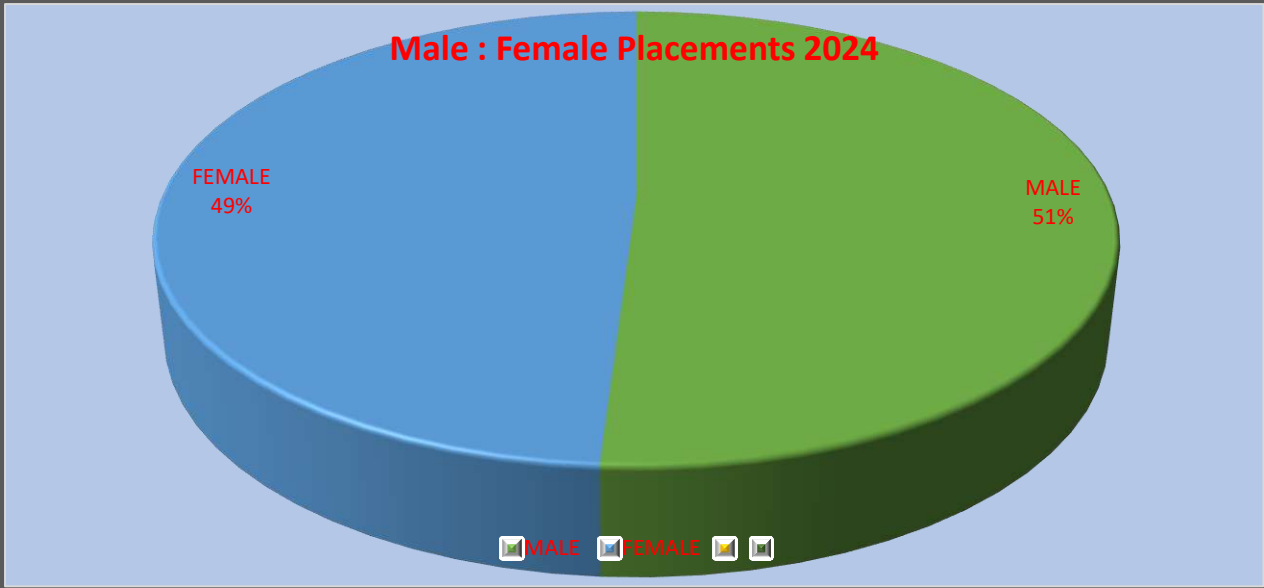

CENTRAL PLACEMENT CELL
PLACEMENT DRIVE
UNDER THE PATRONAGE OF

PROF ALOK KUMAR RAI
HON'BLE VICE CHANCELLOR
UNIVERSITY OF LUCKNOW

The banner features a dark background with a bookshelf and a desk. A portrait of Prof. Alok Kumar Rai is centered. The text is in white and bold. A decorative red wavy line is at the bottom.