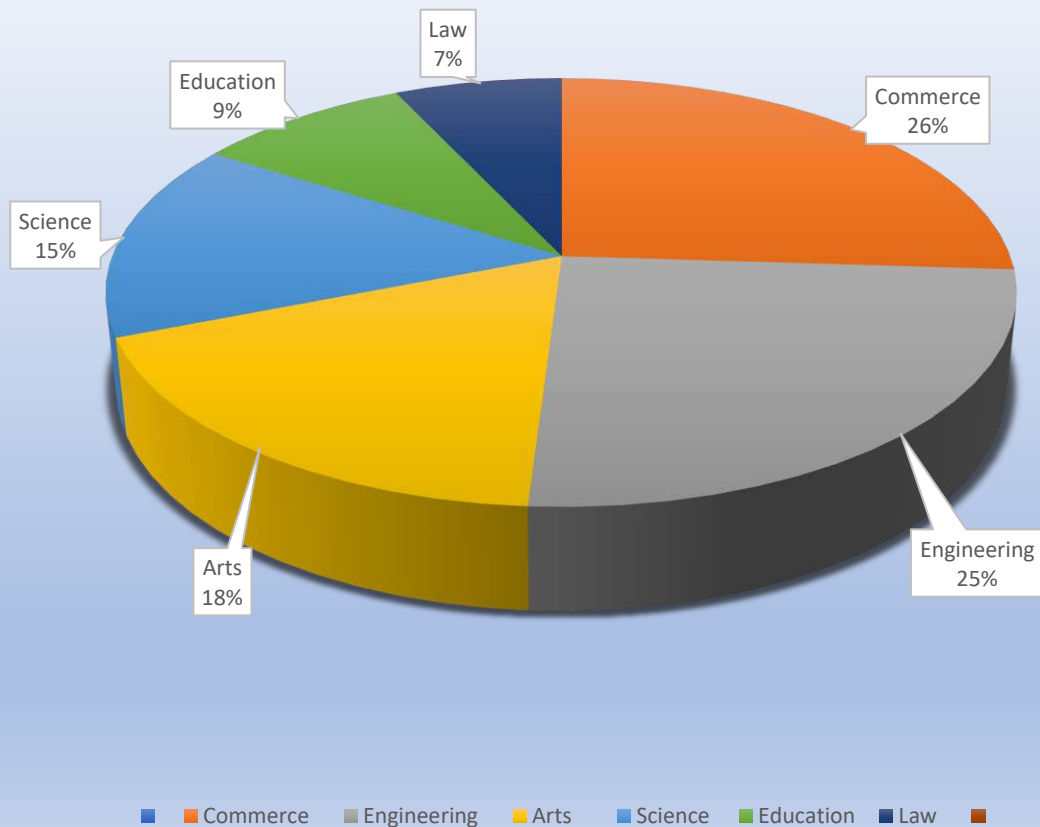

CENTRAL PLACEMENT CELL
UNIVERSITY OF LUCKNOW
AUGUST 2022 - APRIL 2024

OUTGOING STUDENTS	6800
NO. OF STUDENTS APPLIED FOR JOBS	2967
TOTAL PLACEMENTS	3341
PLACEMENT PERCENTAGE	112%
VISITING COMPANIES – PVT AND PUBLIC	932
AVERAGE PACKAGE	Rs 8.25 LPA
TOTAL JOB FAIRS ORGANISED	17
COUNSELING OF STUDENTS FOR PLACEMENTS	21678

PLACEMENTS AT UNIVERISITY OF LUCKNOW 2024